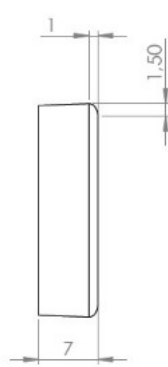

PRODUCT SHEET

Description:

Screw-On Glide "Teflon", Grey PTFT, $\varnothing 25 \times 7 \text{ mm}$, Screw Hole $\varnothing 5 \text{ mm}$, Incl. CSK Screw $\varnothing 4 \times 20 \text{ mm}$

Item number:

10.25.502-0

Units	Box	Carton	HS Code	Barcode
Pcs.	500	3500	3903300000	
				5704866506151

SISO A/S

Mileparken 11
DK-2740 Skovlunde
Denmark
VAT: DK 24786013

Phone +45 45 830 900

www.siso.dk
siso@siso.dk

Danske Bank
Nytorv Branch
Copenhagen
SWIFT: DABADKKK

Account no.
4180 3112 112936
IBAN Account
DK7230003112112936