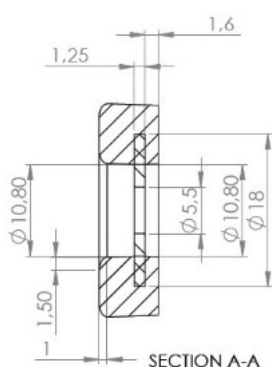

PRODUCT SHEET

Description:

Screw-On Glide "Teflon", Grey PTFT, $\varnothing 25 \times 7 \text{ mm}$, Screw Hole $\varnothing 5 \text{ mm}$, Incl. CSK Screw $\varnothing 4 \times 20 \text{ mm}$

Item number:

10.25.502-0

Units	Box	Carton	HS Code	Barcode
Pcs.	500	3500	3903300000	
				5704866506151

SISO A/S

Mileparken 11
DK-2740 Skovlunde
Denmark
VAT: DK 24786013

Phone +45 45 830 900

www.siso.dk
siso@siso.dk

Danske Bank
Nytorv Branch
Copenhagen
SWIFT: DABADKKK

Account no.
4180 3112 112936
IBAN Account
DK7230003112112936